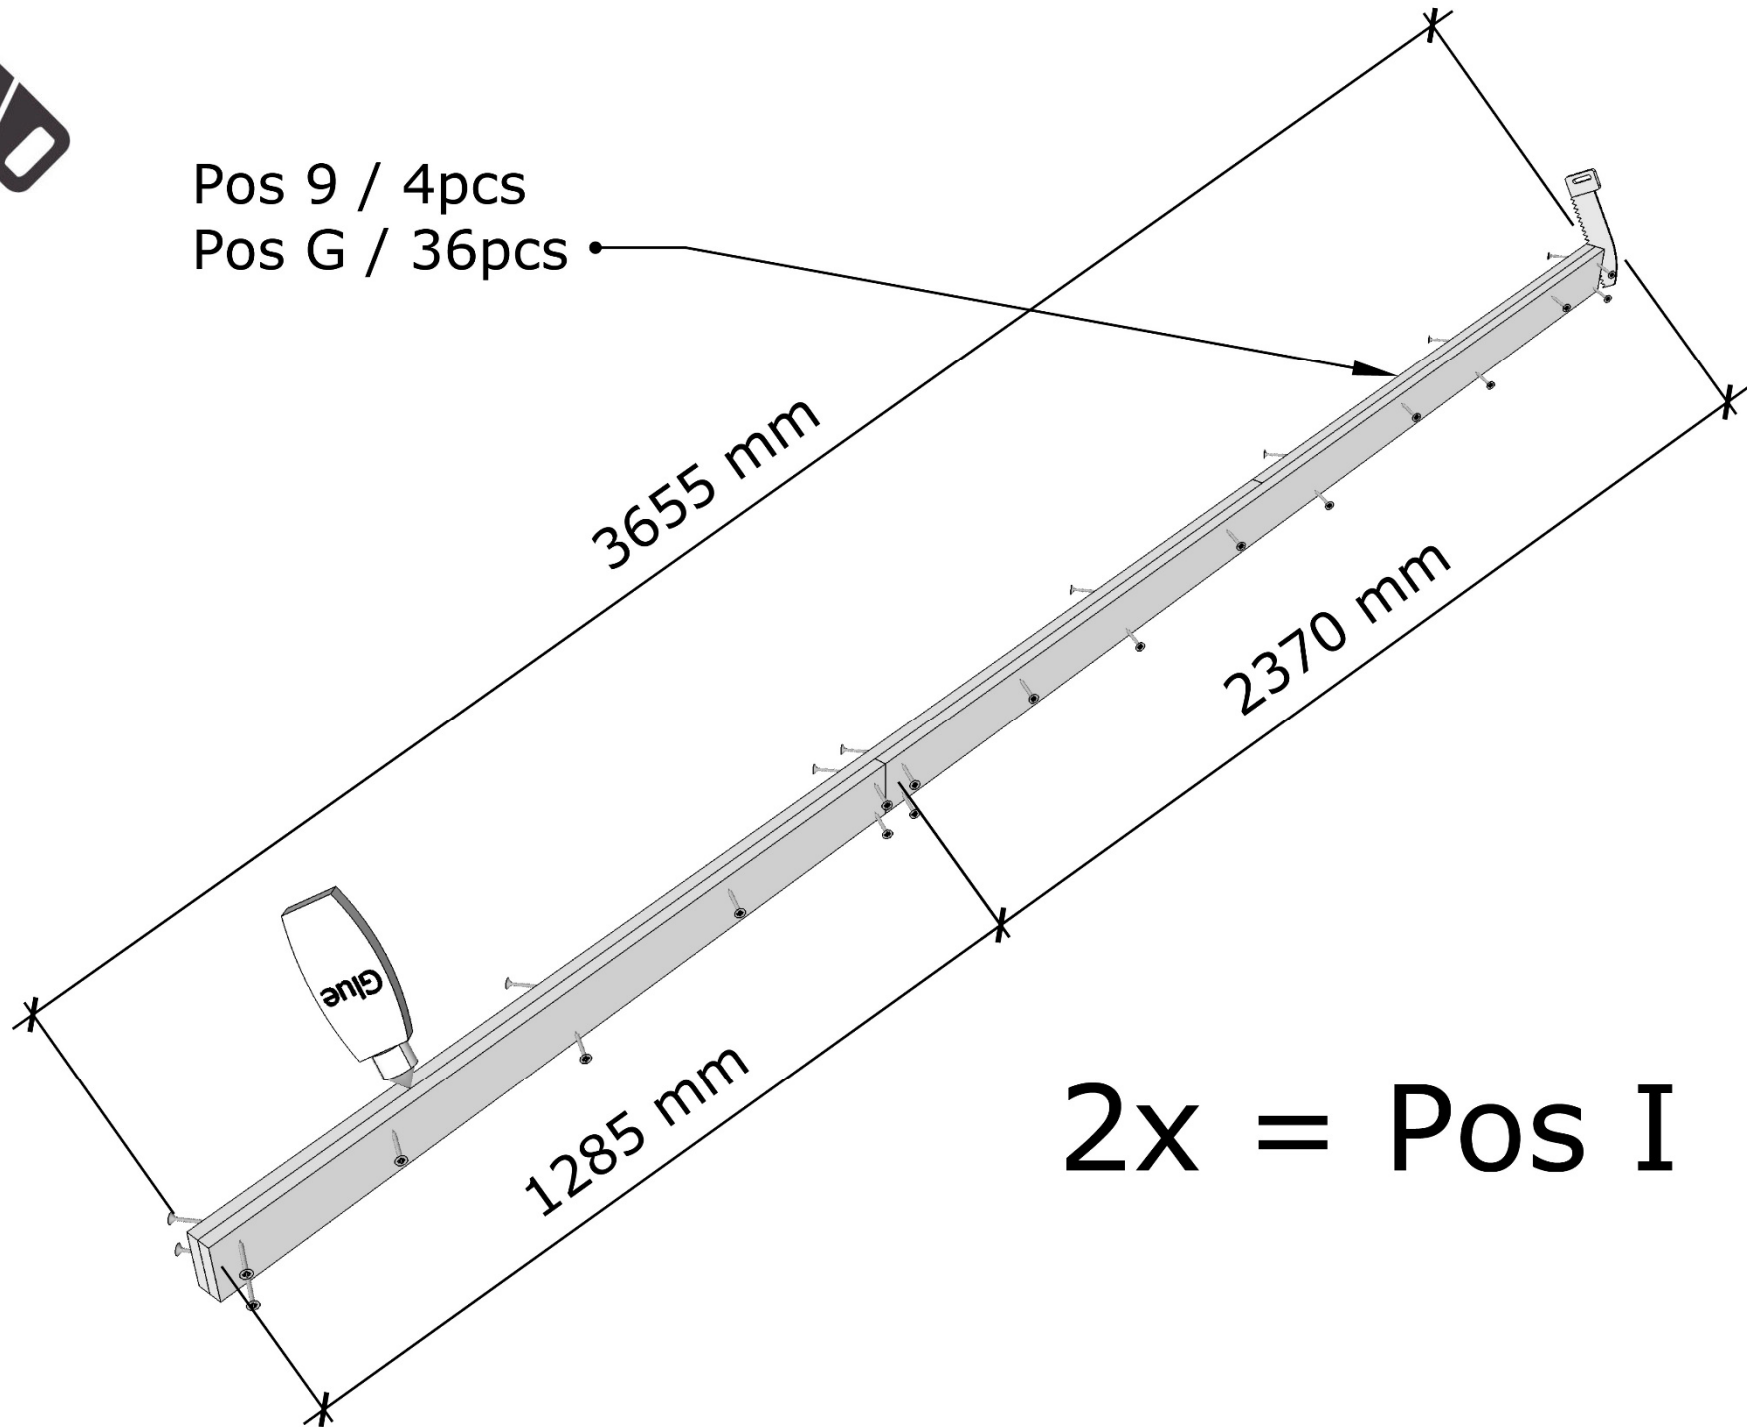

Finnstorp 7,5

| Pos. | | Dim. | Length | Quantity | Art.no. |
|------|---|----------|--------|----------|------------|
| V1 |  | | 1085mm | 8pcs | FV201 |
| V2H |  | | 435mm | 1pc | FV199 |
| V2V |  | | 435mm | 1pc | FV200 |
| VG |  | | 2260mm | 2pcs | FV240 |
| DD |  | | | 1pc | FD034 |
| 1 |  | 34x70mm | 2192mm | 7pcs | SR3570426 |
| 2 |  | 34x70mm | 2170mm | 3pcs | SR3570425 |
| 3 |  | 34x70mm | 1085mm | 3pcs | SR3570428 |
| 4 |  | 17x95mm | 2170mm | 30pcs | RS056 |
| 5 |  | 17x95mm | 1085mm | 30pcs | RS210 |
| 6 |  | 34x45mm | 2100mm | 8pcs | SR3545148 |
| 7 |  | 43x120mm | 1368mm | 1pc | SR45120116 |

• Pos 4 / 26pcs
Pos 5 / 26pcs
Pos B / 416pcs

Pos 6 / 2 pcs
Pos B / 9 pcs

200 mm

Pos 7 / 1 pc
Pos A / 4 pcs

200 mm

2100 mm

1555 mm

3655 mm

Pos 6 / 2 pcs
Pos B / 9 pcs

Pos 8 / 1pc

Pos B / 8pcs

Pos VG / 1pc
Pos A / 6pcs

Pos VG / 1pc
Pos A / 6pcs

Pos 9 / 4pcs

Pos G / 36pcs

2x = Pos I

Pos E / 2pcs

Ø75mm

Pos H / 2pcs