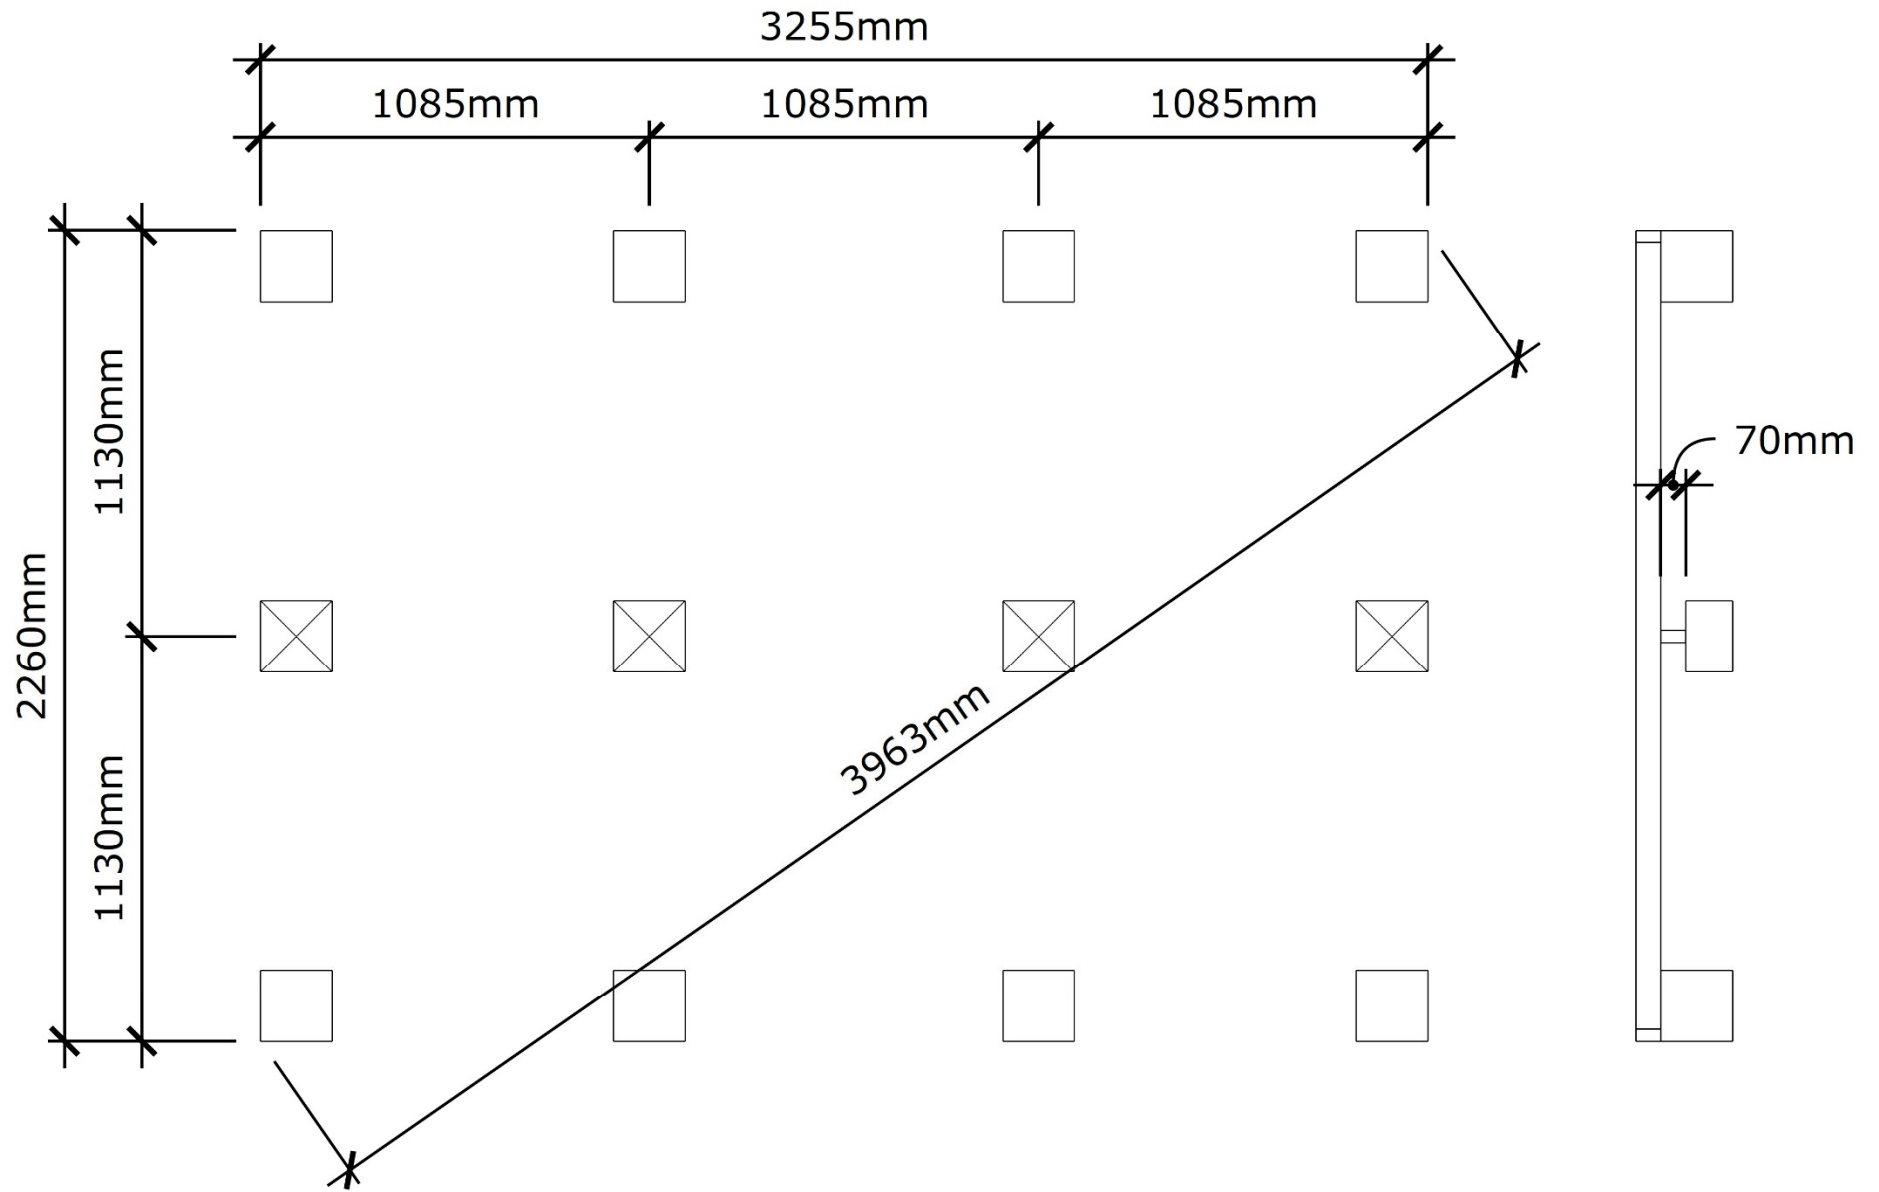

Finnstorp 7,5

| Pos. | | Dim. | Length | Quantity | Art.no. |
|------|---|----------|--------|----------|------------|
| V1 |  | | 1085mm | 8pcs | FV201 |
| V2H |  | | 435mm | 1pc | FV199 |
| V2V |  | | 435mm | 1pc | FV200 |
| VG |  | | 2260mm | 2pcs | FV240 |
| DD |  | | | 1pc | FD034 |
| 1 |  | 34x70mm | 2192mm | 7pcs | SR3570426 |
| 2 |  | 34x70mm | 2170mm | 3pcs | SR3570425 |
| 3 |  | 34x70mm | 1085mm | 3pcs | SR3570428 |
| 4 |  | 17x95mm | 2170mm | 30pcs | RS056 |
| 5 |  | 17x95mm | 1085mm | 30pcs | RS210 |
| 6 |  | 34x45mm | 2100mm | 8pcs | SR3545148 |
| 7 |  | 43x120mm | 1368mm | 1pc | SR45120116 |

| Pos. | | Dim. | Length | Quantity | Art.no. |
|------|---|----------|--------|----------|------------|
| 8 |  | 17x120mm | 1300mm | 1pc | TH17120006 |
| 9 |  | 21x95mm | 2370mm | 8pcs | TH2295022 |
| 10 |  | 21x145mm | 2370mm | 4pcs | PL22145016 |
| 11 |  | 17x95mm | 1350mm | 85pcs | RS018 |
| 12 |  | 16x95mm | 2100mm | 15pcs | TH1695015 |
| 13 |  | 16x95mm | 1800mm | 4pcs | TH1695001 |
| 14 |  | 14x45mm | 2100mm | 3pcs | SR144501 |
| 15 |  | 17x43mm | 2050mm | 2pcs | PL093 |
| 16 |  | 17x43mm | 2050mm | 2pcs | PL094 |
| A |  | Ø5mm | 60mm | 150pcs | SK011 |
| B |  | Ø2,3mm | 60mm | 500pcs | SS403 |
| C |  | | 400mm | 2pcs | HK003 |
| D |  | | | 1pc | LH001 |
| E |  | | | 2pcs | LH002 |
| F |  | 13x60mm | 220mm | 2pcs | SB099 |
| G |  | Ø4,2mm | 40mm | 100pcs | SK221 |
| H |  | | | 2pcs | IK071 |
| I | See page 13. | 42x95mm | 2570mm | 2pcs | |
| J | See page 14. | 42x145mm | 2570mm | 1pc | |

• Pos 4 / 26pcs
Pos 5 / 26pcs
Pos B / 416pcs

Pos 6 / 2 pcs
Pos B / 9 pcs

200 mm

Pos 7 / 1 pc
Pos A / 4 pcs

200 mm

2100 mm

1555 mm

3655 mm

Pos E / 2pcs

Ø75mm

Pos H / 2pcs