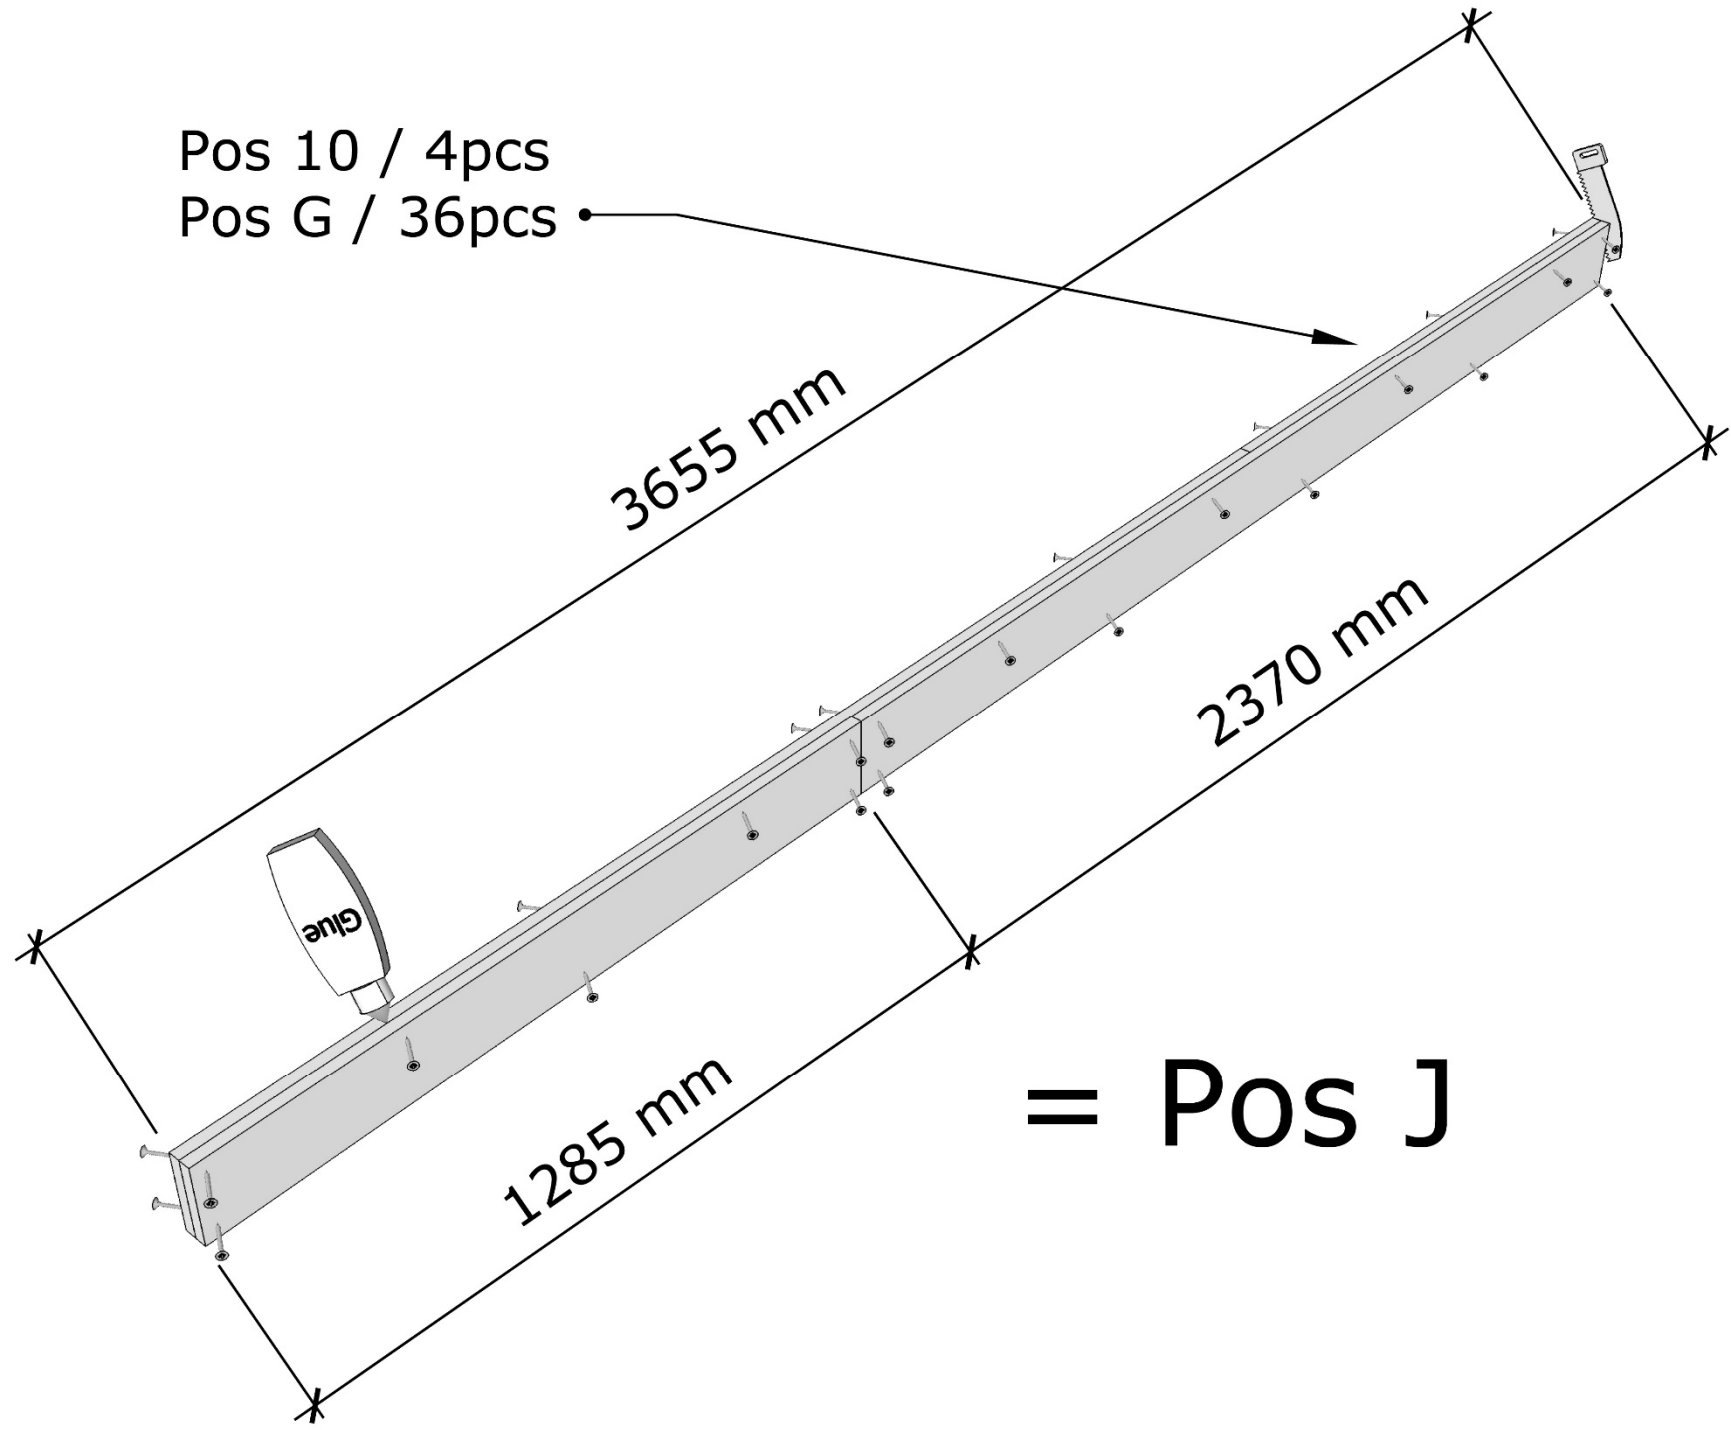

Finnstorp 7,5

| Pos. | | Dim. | Length | Quantity | Art.no. |
|------|---|----------|--------|----------|------------|
| V1 |  | | 1085mm | 8pcs | FV201 |
| V2H |  | | 435mm | 1pc | FV199 |
| V2V |  | | 435mm | 1pc | FV200 |
| VG |  | | 2260mm | 2pcs | FV240 |
| DD |  | | | 1pc | FD034 |
| 1 |  | 34x70mm | 2192mm | 7pcs | SR3570426 |
| 2 |  | 34x70mm | 2170mm | 3pcs | SR3570425 |
| 3 |  | 34x70mm | 1085mm | 3pcs | SR3570428 |
| 4 |  | 17x95mm | 2170mm | 30pcs | RS056 |
| 5 |  | 17x95mm | 1085mm | 30pcs | RS210 |
| 6 |  | 34x45mm | 2100mm | 8pcs | SR3545148 |
| 7 |  | 43x120mm | 1368mm | 1pc | SR45120116 |

• Pos 4 / 26pcs
Pos 5 / 26pcs
Pos B / 416pcs

Pos 6 / 2 pcs
Pos B / 9 pcs

200 mm

Pos 7 / 1 pc
Pos A / 4 pcs

200 mm

2100 mm

1555 mm

3655 mm

Pos 6 / 2 pcs
Pos B / 9 pcs

Pos 8 / 1pc

Pos B / 8pcs

Pos VG / 1pc
Pos A / 6pcs

Pos VG / 1pc
Pos A / 6pcs

Pos 9 / 4pcs

Pos G / 36pcs

2x = Pos I

Pos E / 2pcs

Ø75mm

Pos H / 2pcs