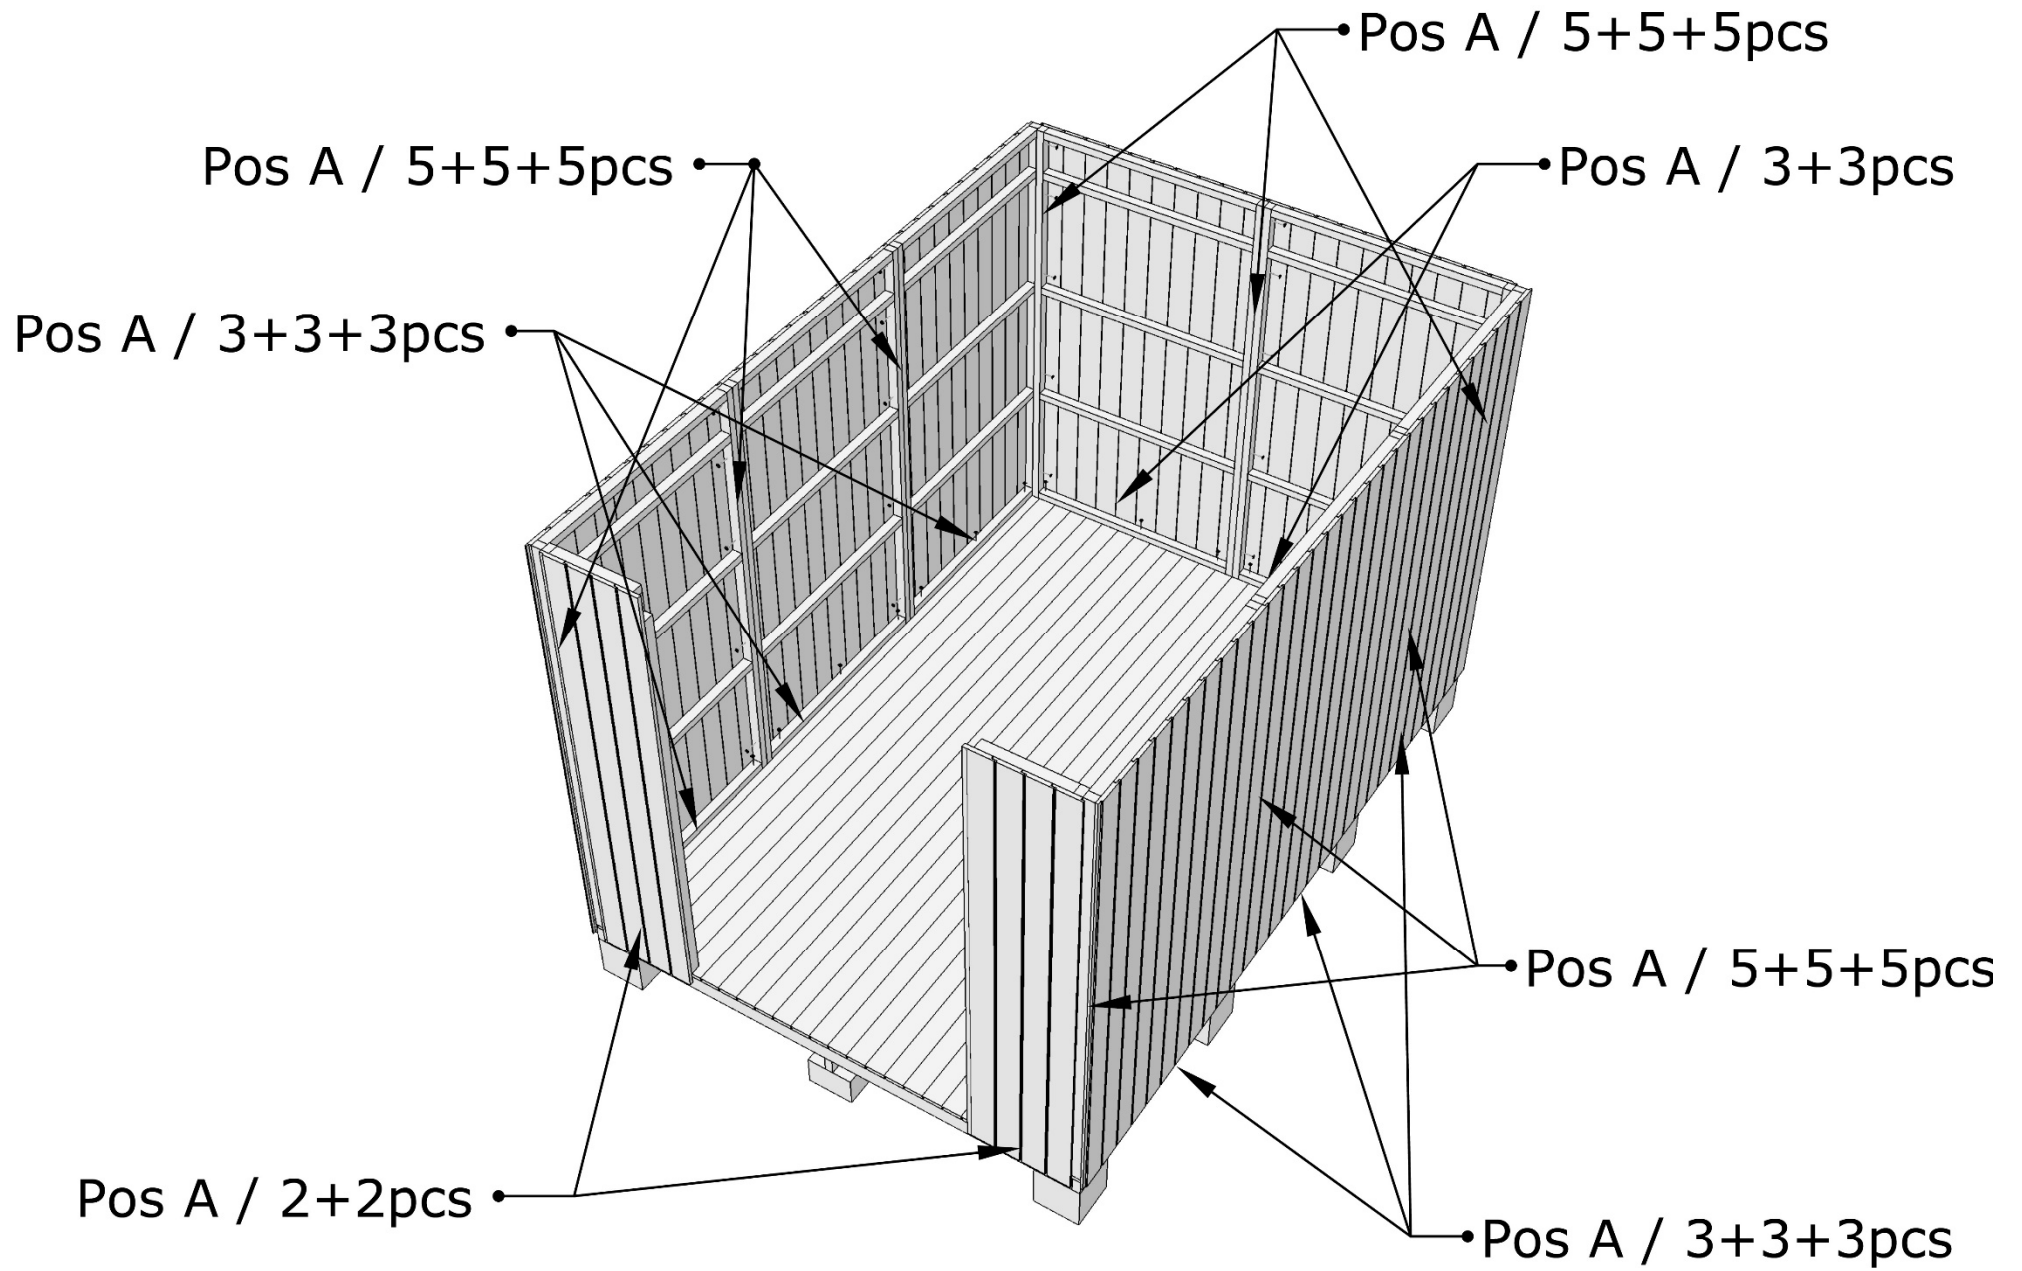

Finnstorp 7,5

| Pos. | | Dim. | Length | Quantity | Art.no. |
|------|---|----------|--------|----------|------------|
| V1 |  | | 1085mm | 8pcs | FV201 |
| V2H |  | | 435mm | 1pc | FV199 |
| V2V |  | | 435mm | 1pc | FV200 |
| VG |  | | 2260mm | 2pcs | FV240 |
| DD |  | | | 1pc | FD034 |
| 1 |  | 34x70mm | 2192mm | 7pcs | SR3570426 |
| 2 |  | 34x70mm | 2170mm | 3pcs | SR3570425 |
| 3 |  | 34x70mm | 1085mm | 3pcs | SR3570428 |
| 4 |  | 17x95mm | 2170mm | 30pcs | RS056 |
| 5 |  | 17x95mm | 1085mm | 30pcs | RS210 |
| 6 |  | 34x45mm | 2100mm | 8pcs | SR3545148 |
| 7 |  | 43x120mm | 1368mm | 1pc | SR45120116 |

• Pos 4 / 26pcs
Pos 5 / 26pcs
Pos B / 416pcs

Pos 6 / 2 pcs
Pos B / 9 pcs

200 mm

Pos 7 / 1 pc
Pos A / 4 pcs

200 mm

2100 mm

1555 mm

3655 mm

Pos 6 / 2 pcs
Pos B / 9 pcs

Pos 8 / 1pc

Pos B / 8pcs

Pos VG / 1pc
Pos A / 6pcs

Pos VG / 1pc
Pos A / 6pcs

Pos 9 / 4pcs

Pos G / 36pcs

2x = Pos I

Pos E / 2pcs

Ø75mm

Pos H / 2pcs