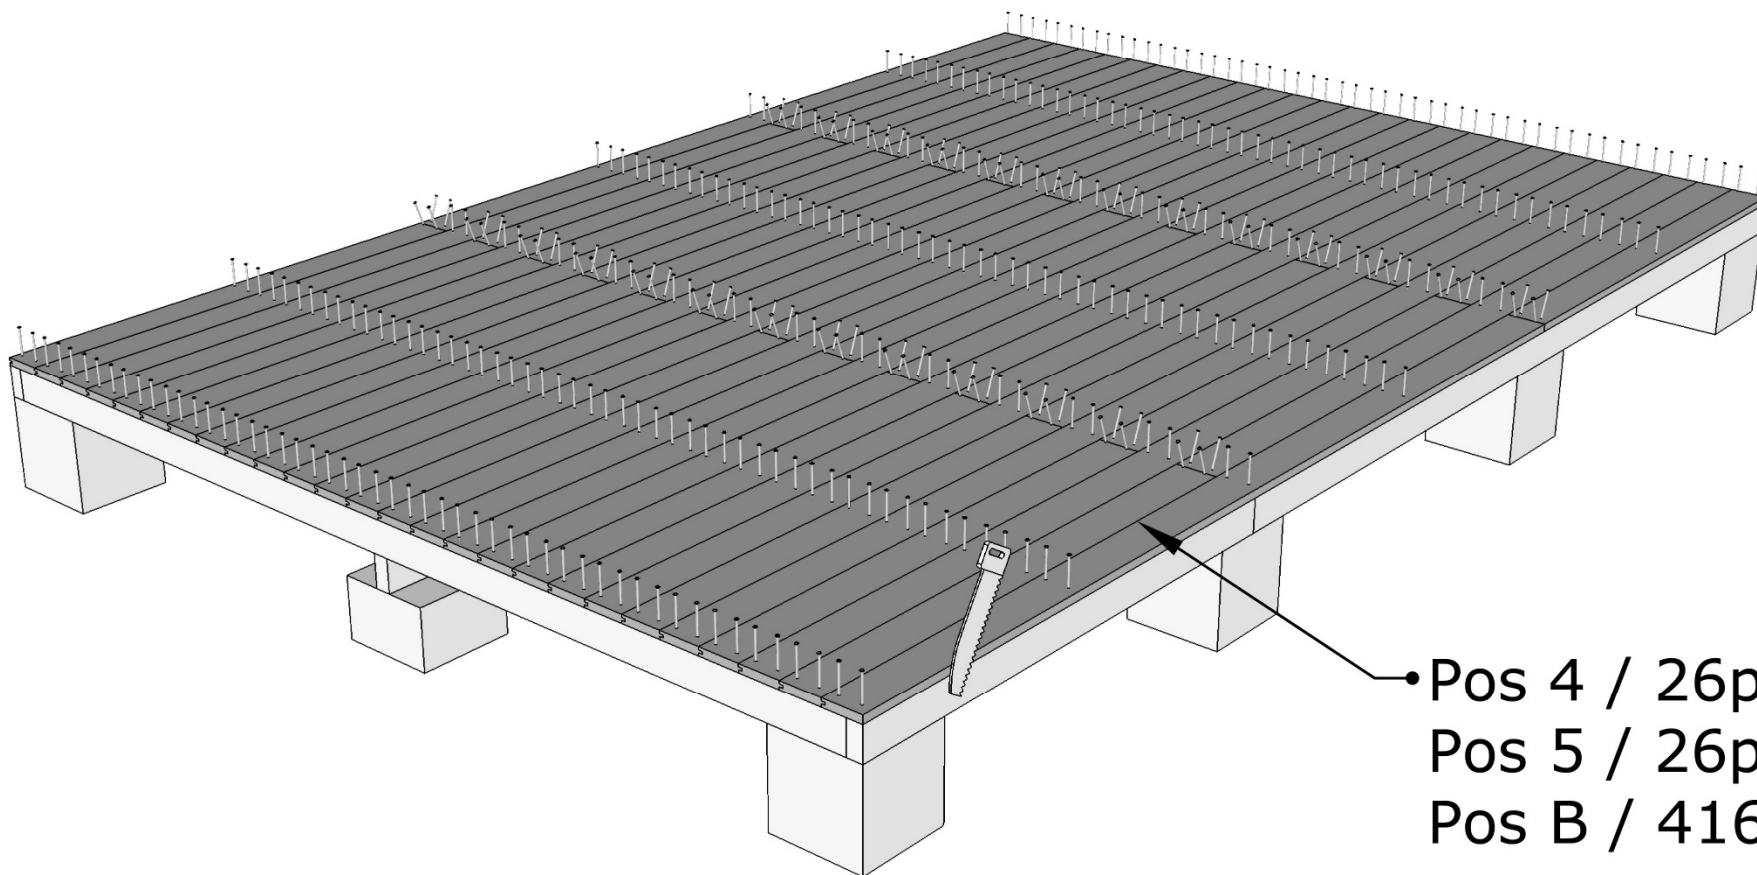

Finnstorp 7,5

| Pos. | | Dim. | Length | Quantity | Art.no. |
|------|---|----------|--------|----------|------------|
| V1 |  | | 1085mm | 8pcs | FV201 |
| V2H |  | | 435mm | 1pc | FV199 |
| V2V |  | | 435mm | 1pc | FV200 |
| VG |  | | 2260mm | 2pcs | FV240 |
| DD |  | | | 1pc | FD034 |
| 1 |  | 34x70mm | 2192mm | 7pcs | SR3570426 |
| 2 |  | 34x70mm | 2170mm | 3pcs | SR3570425 |
| 3 |  | 34x70mm | 1085mm | 3pcs | SR3570428 |
| 4 |  | 17x95mm | 2170mm | 30pcs | RS056 |
| 5 |  | 17x95mm | 1085mm | 30pcs | RS210 |
| 6 |  | 34x45mm | 2100mm | 8pcs | SR3545148 |
| 7 |  | 43x120mm | 1368mm | 1pc | SR45120116 |

| Pos. | | Dim. | Length | Quantity | Art.no. |
|------|---|----------|--------|----------|------------|
| 8 |  | 17x120mm | 1300mm | 1pc | TH17120006 |
| 9 |  | 21x95mm | 2370mm | 8pcs | TH2295022 |
| 10 |  | 21x145mm | 2370mm | 4pcs | PL22145016 |
| 11 |  | 17x95mm | 1350mm | 85pcs | RS018 |
| 12 |  | 16x95mm | 2100mm | 15pcs | TH1695015 |
| 13 |  | 16x95mm | 1800mm | 4pcs | TH1695001 |
| 14 |  | 14x45mm | 2100mm | 3pcs | SR144501 |
| 15 |  | 17x43mm | 2050mm | 2pcs | PL093 |
| 16 |  | 17x43mm | 2050mm | 2pcs | PL094 |
| A |  | Ø5mm | 60mm | 150pcs | SK011 |
| B |  | Ø2,3mm | 60mm | 500pcs | SS403 |
| C |  | | 400mm | 2pcs | HK003 |
| D |  | | | 1pc | LH001 |
| E |  | | | 2pcs | LH002 |
| F |  | 13x60mm | 220mm | 2pcs | SB099 |
| G |  | Ø4,2mm | 40mm | 100pcs | SK221 |
| H |  | | | 2pcs | IK071 |
| I | See page 13. | 42x95mm | 2570mm | 2pcs | |
| J | See page 14. | 42x145mm | 2570mm | 1pc | |

• Pos 4 / 26pcs
Pos 5 / 26pcs
Pos B / 416pcs

Pos 6 / 2 pcs
Pos B / 9 pcs

200 mm

Pos 7 / 1 pc
Pos A / 4 pcs

200 mm

2100 mm

1555 mm

3655 mm

Pos E / 2pcs

Ø75mm

Pos H / 2pcs